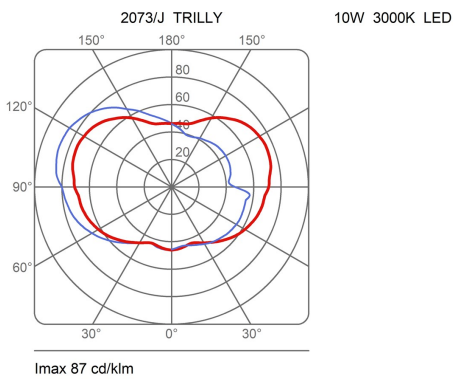

### Dimensions

Width:	-
Height:	50 cm
Length:	-
Depth:	-
Diameter:	45 cm

Hole Diameter:	-
Hole Depth:	-
Net weight:	3 Kg

### Light Source

Watt:	15W E27
Lumen:	1450 lm
Light Source:	led
CRI:	>80
duration:	25000
Energy degree:	A+

### Device Specifications

Type of emission:	diffused	Power cable length:	500 cm	Driver:	-
Power:	20W	Steel cable length:	-	Power supply assembly:	-
Light output:	1054lm	Glow Wire Test:	-	Power supply:	-
Beam angle:	-	Impact Resistance:	-	Type of dimming:	-
				Voltage:	230V

Gancio per attacco a  
parete Trilly

technical drawing

Dimensions

Width: -  
Height: 50 cm  
Length: -  
Depth: -  
Diameter: 45 cm

Hole Diameter: -  
Hole Depth: -  
Net weight: 3 Kg

photometrics data

**trilly 2073**