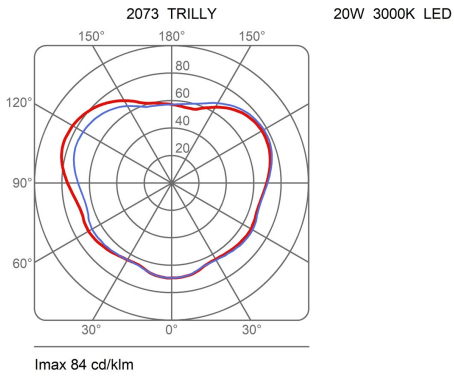

### Dimensions

Width:	-
Height:	50 cm
Length:	-
Depth:	-
Diameter:	45 cm

Hole Diameter:	-
Hole Depth:	-
Net weight:	3 Kg

### Light Source

Watt:	15W E27
Lumen:	1450 lm
Light Source:	led
CRI:	>80
duration:	25000
Energy degree:	A+

### Device Specifications

Type of emission:	diffused	Power cable length:	500 cm	Driver:	-
Power:	20W	Steel cable length:	-	Power supply assembly:	-
Light output:	1054lm	Glow Wire Test:	-	Power supply:	-
Beam angle:	-	Impact Resistance:	-	Type of dimming:	-
				Voltage:	230V

Gancio per attacco a  
parete Trilly

technical drawing

Dimensions

Width: -  
Height: 50 cm  
Length: -  
Depth: -  
Diameter: 45 cm

Hole Diameter: -  
Hole Depth: -  
Net weight: 3 Kg

photometrics data

**trilly 2073**