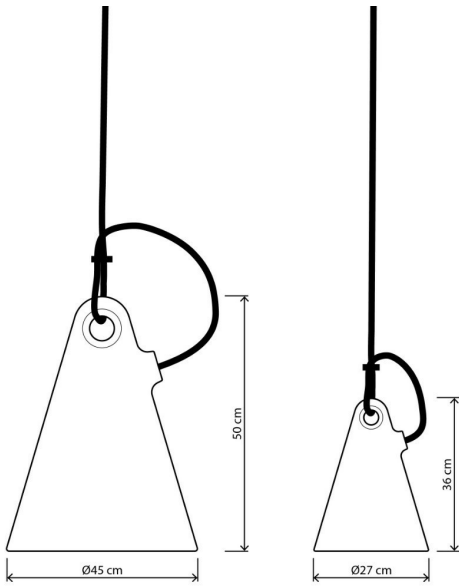

## 2073 trilly

design emiliana martinelli, 2011

It is an outdoor lamp, with a simple shape, a single piece made of white polyethylene in rotational moulding, it is the mate for an evening on the terrace or on the lawn of your house. You can hang it with the orange cable to the branches of a tree, you can move it easily wherever you want thanks to the ergonomic handle. If you want to replace easily the bulb you simply have to unscrew the round closing element which is placed in the lower part of the lamp. For Led bulb. Cable for external use provided by lenght 5 mts and plug. Two size.

### Dimensions

Width:	-
Height:	50 cm
Length:	-
Depth:	-
Diameter:	45 cm

Hole Diameter:	-
Hole Depth:	-
Net weight:	3 Kg

### Device Specifications

Type of emission:	diffused	Power cable length:	500 cm	Driver:	-
Power:	20W	Steel cable length:	-	Power supply assembly:	-
Light output:	1054lm	Glow Wire Test:	-	Power supply:	-
Beam angle:	-	Impact Resistance:	-	Type of dimming:	-
				Voltage:	230V

Gancio per attacco a  
parete Trilly

technical drawing

Dimensions

Width: -  
Height: 50 cm  
Length: -  
Depth: -  
Diameter: 45 cm

Hole Diameter: -  
Hole Depth: -  
Net weight: 3 Kg

photometrics data

**trilly 2073**